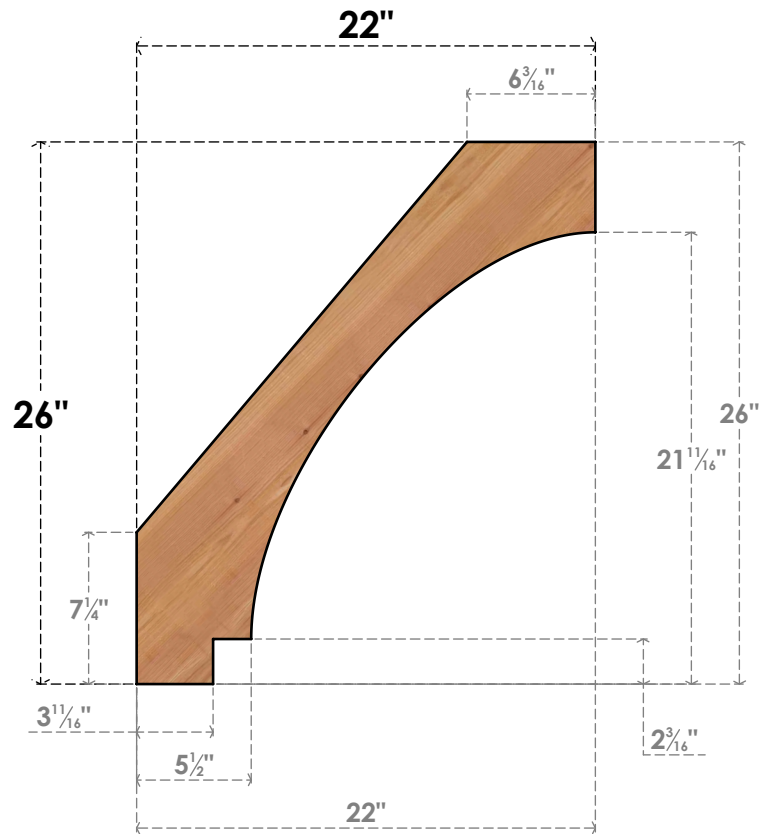

BRC06X22X26IMP00SWR

5 1/2"W X 22"D X 26"H IMPERIAL SMOOTH BRACE, WESTERN RED CEDAR

SIDE

FRONT

EKENA MILLWORK
 2300 WEST MAIN ST.
 CLARKSVILLE, TX 75426
 TOLL FREE: 866-607-0453
 WWW.EKENAMILLWORK.COM

NOTES